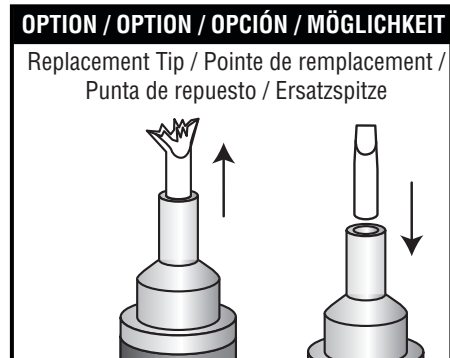

TIDY TRACK®

TRACK PAINTER - WEATHERED TIE TT4582

INSTRUCTIONS / INSTRUCTIONS / INSTRUCCIONES / ANWEISUNGEN

Use Track Painters before or after installation to model track that looks as realistic as the rest of the layout. Track Painters work for all scales and can be used on metal or plastic.