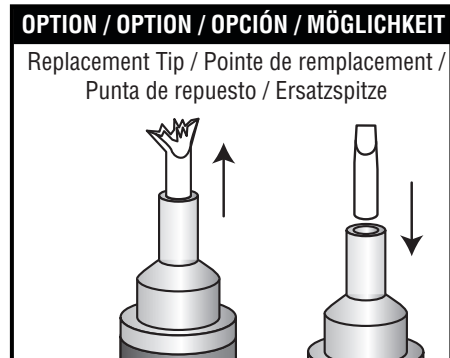

TIDY TRACK®

TRACK PAINTER - STEEL RAIL TT4580

INSTRUCTIONS / INSTRUCTIONS / INSTRUCCIONES / ANWEISUNGEN

Use Track Painters before or after installation to model track that looks as realistic as the rest of the layout. Track Painters work for all scales and can be used on metal or plastic.