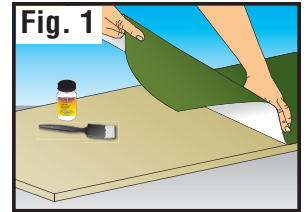

READYGRASS® VINYL MAT

DESERT SAND SP4162

INSTRUCTIONS

Attach to a flat surface with Project Glue™ (SP4142) or Sticky Bond® (SP4143, follow instructions) (Fig. 1).

Roads and Water Areas

1. Mark area (Fig. 2).
2. Wet inside marked area with water (Fig. 3).
3. Scrape off turf gently (Fig. 4).
4. Paint roads with acrylic paint.
5. Complete water areas with Blue Realistic Water™ (SP4195) or Ripplin' Water Kit (SP4122) (Fig. 5).

Landscape

Add landscape with Foliage & Grasses (SP4120) or Scenery material (SP4180-SP4194).

Disponible en quatre couleurs

Herbe d'Été (SP4160), Gazon Vert (SP4161), Sable du Désert (SP4162) et Herbe de Forêt (SP4163)

INSTRUCTIONS

Fixer à une surface plane à l'aide de colle de projet (SP4142) ou pâte collante (SP4143, suivre les instructions) (Fig. 1).

Routes et Plans d'Eau

1. Esquisser une plan (Fig. 2).
2. Humidifier la zone démarquée avec de l'eau (Fig. 3).
3. Gratter délicatement le gazon (Fig. 4).
4. Peinture les routes avec peinture acrylique.
5. Finir un plans d'eau à l'aide du eau réaliste bleu (SP4195) ou ensemble eau vivante (SP4122) (Fig. 5).

Paysage

Ajoutez le paysage avec feuillage et herbes (SP4120) ou paysages matériel (SP4180-SP4194).

Disponible en cuatro colores

Césped de Verano (SP4160), Césped Verde (SP4161), Arena del Desierto (SP4162) y Césped Verde Oscuro (SP4163)

INSTRUCCIONES

Pegue a una superficie plana con pegamento del proyecto (SP4142) o adhesivo sellador (SP4143, siga las instrucciones) (Fig. 1).

Caminos y Áreas de Agua

1. Dibuje área (Fig. 2).
2. Humedezca el interior del área con agua (Fig. 3).
3. Raspe suavemente el césped (Fig. 4).
4. Pintar los caminos con pintura acrílica.
5. Completar áreas de agua utilice agua realista azul (SP4195) o juego de agua ondulante (SP4122) (Fig. 5).

Paisaje

Agrega paisaje con follaje y pasturas (SP4120) a paisaje material (SP4180-SP4194).

Conforms to /
Conforme à /
Cumple con
ASTM D4236

MODELING AND CARE INFORMATION: This kit suggests the use of materials that may stain or cause damage. Take care to cover project area and clothing appropriately. / **RENSEIGNEMENTS SUR LA MODÉLISATION ET L'ENTRETIEN :** Cet produit suggère l'utilisation de matériaux peuvent tacher ou causer des dommages. Prenez soin de couvrir la zone de projet et les vêtements en conséquence. / **INFORMACIÓN SOBRE MODELADO Y CUIDADO:** Este product sugiere el uso de materiales que pueden desteñir o causar danos. Se debe tener la precaución de proteger el área del Proyecto y la ropa adecuadamente.