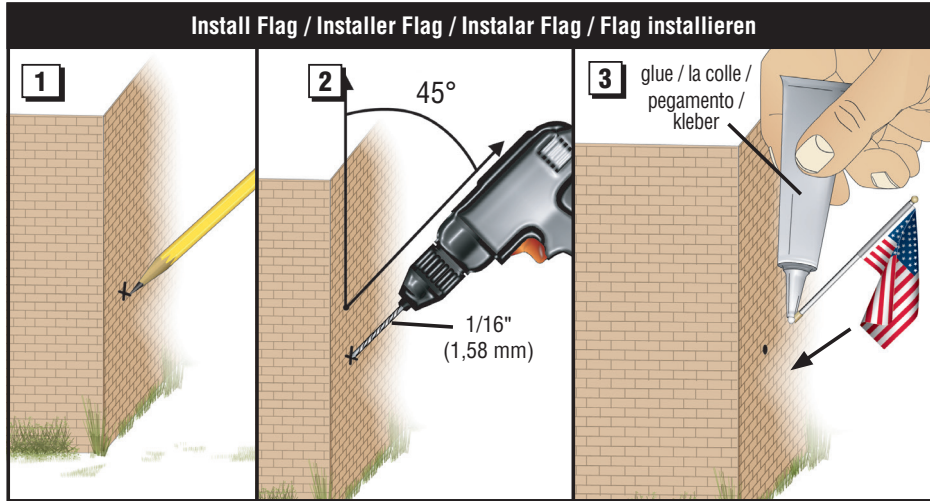

JUST PLUG® LIGHTING SYSTEM

US FLAG WALL MOUNT - LARGE JP5955

SIZE	N	HO	O
POLE 2.047" H (52mm)	27' 4"	14' 11"	8' 3"
FLAG 1.511" W x 0.976 H (38.4mm x 24.8mm)	20' x 13'	11' x 7'	6' 1" x 3' 11"

INSTRUCTIONS / INSTRUCTIONS / INSTRUCCIONES / ANWEISUNGEN

Conforms to Health Requirements of ASTM D4236

CAUTION: Do not look directly into LED lights when in operation. / **ATTENTION :** Ne pas regarder directement dans les lumières LED en fonctionnement. / **PRECAUCIÓN:** No mire directamente a las luces LED cuando está en funcionamiento. / **VORSICHT:** Schauen Sie nicht direkt in die aufleuchtende LEDs.

Model making product. Not a toy! Not suitable for children under 14 years! / Produit pour le modélisme. Pas un jouet! Pas adapté aux enfants de moins de 14 ans! / Producto para modelismo. No es un juguete! No adecuado para niños menores de 14 años! / Modellbauartikel. Kein Spielzeug! Nicht geeignet für Kinder unter 14!