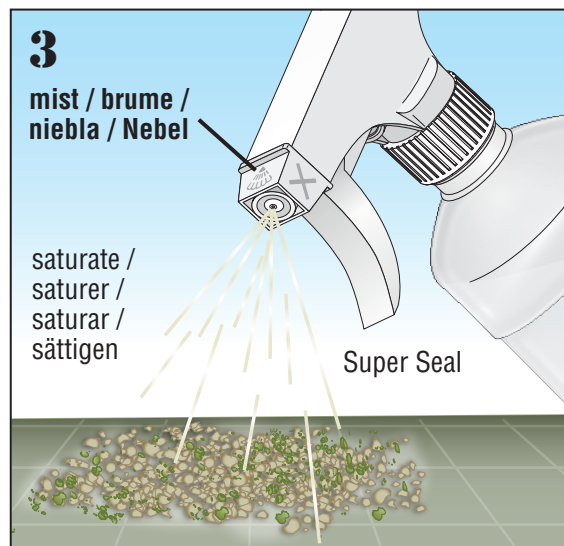

GRAVEL

INSTRUCTIONS / INSTRUCTIONS / INSTRUCCIONES / ANWEISUNGEN

ALLERGY CAUTION: Contains tree nut by-products. / **ALLERGIQUE ATTENTION :** Contient l'écrou arborescence sous-produits. / **PRECAUCIÓN ALERGIAS:** Contiene derivados de frutos secos. / **ALLERGIEWARNUNG:** Beinhaltet Baumnuss – Nebenprodukte.

MODELING AND CARE INFORMATION: This product suggests the use of materials that may stain or cause damage. Take care to cover project area and clothing appropriately. Follow recommendations for use and cleanup.