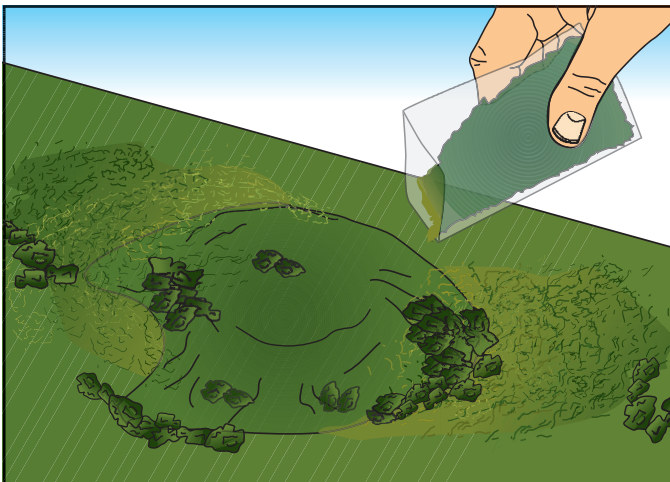

LANDSCAPE KIT

RG5152

FOUR EASY STEPS TO ADD SCENERY TO YOUR READYGRASS VINYL MAT.

Spray adhesive on area to be landscaped.

Add bushes and shrubs.

Blend and add Low Ground Cover.

Add paths and highlights with Accent Turfs.

This kit includes everything needed (various foliage, bushes, shrubs and adhesive) to enhance a 4 x 8-foot area.

Bring your layout to life by adding additional scenery. Add paths, different colors of turf and highlights.

WOODLAND SCENICS®

P.O. Box 98, Linn Creek, MO 65052
www.woodlandscenics.com

Kit Contents:

- Adhesive and Sprayhead
- Three colors of Accent Turf
- Low Ground Cover
- Bushes and Shrubs

Instructions enclosed.