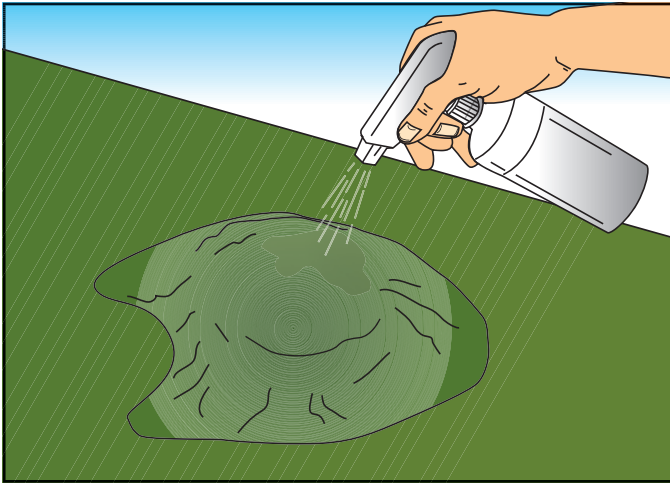

LANDSCAPE KIT

RG5152

FOUR EASY STEPS TO ADD SCENERY TO YOUR READYGRASS VINYL MAT.

Spray adhesive on area to be landscaped.

Add bushes and shrubs.

Blend and add Low Ground Cover.

Add paths and highlights with Accent Turfs.

This kit includes everything needed (various foliage, bushes, shrubs and adhesive) to enhance a 4 x 8-foot area.

Bring your layout to life by adding additional scenery. Add paths, different colors of turf and highlights.