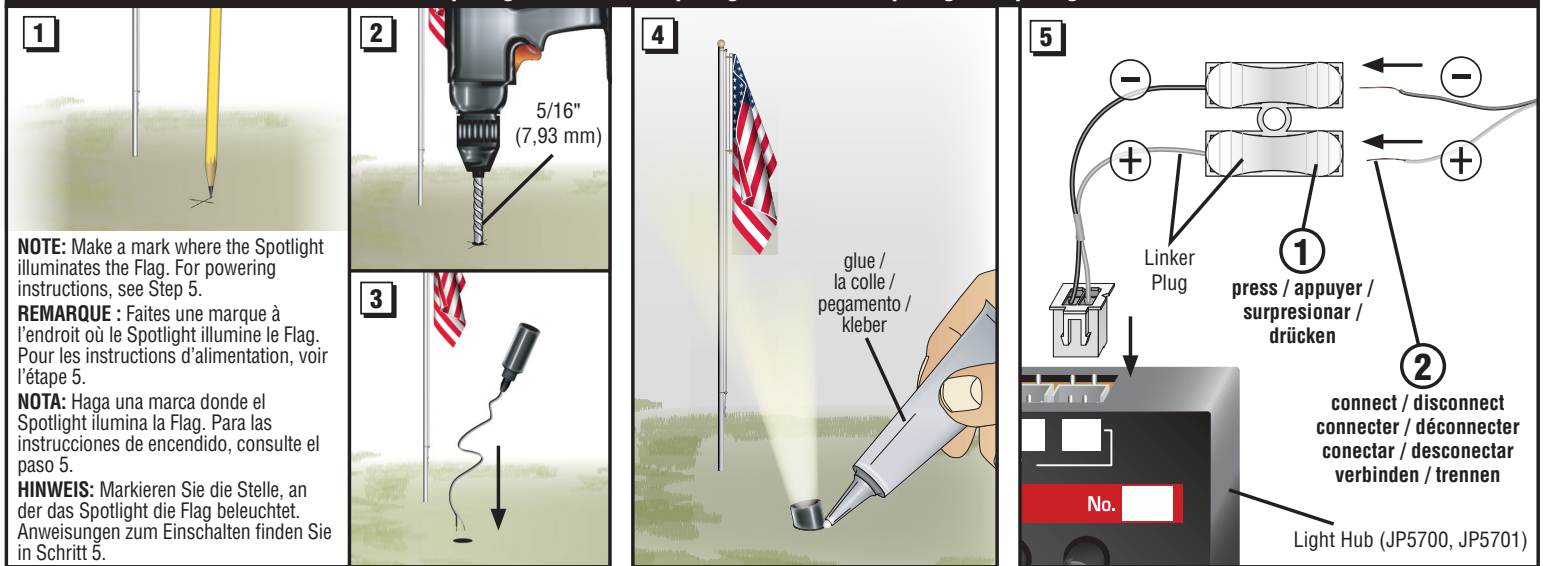

## US FLAG POLE - LARGE JP5952

INSTRUCTIONS / INSTRUCTIONS /  
INSTRUCCIONES / ANWEISUNGEN

**Install Spotlight / Installer Spotlight / Instalar Spotlight / Spotlight installieren**

UK CA CE RoHS Compliant