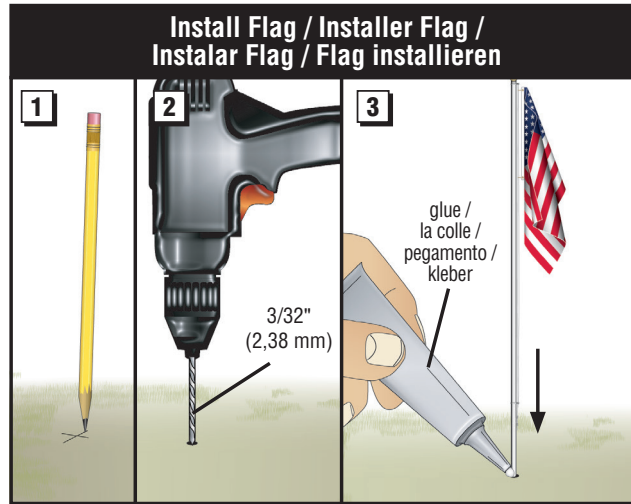

## US FLAG POLE - LARGE JP5952

INSTRUCTIONS / INSTRUCTIONS /  
INSTRUCCIONES / ANWEISUNGEN

**Install Spotlight / Installer Spotlight / Instalar Spotlight / Spotlight installieren**

UK CA CE RoHS Compliant