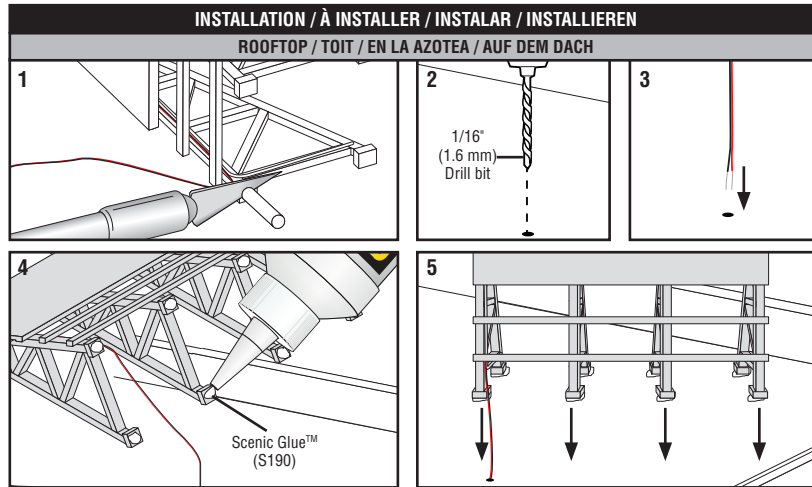

JUST PLUG[®] BILLBOARDS

WISE TOBACCO CO. - JP5795

INSTRUCTIONS / INSTRUCTIONS / INSTRUCCIONES / ANWEISUNGEN

Designed in USA, Made in China
Combination Package
K11 ©2018 O CO