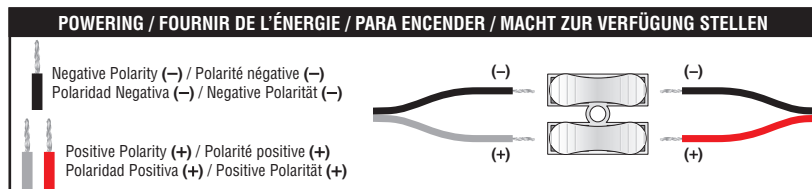

JUST PLUG[®] BILLBOARDS

WISE TOBACCO CO. - JP5795

INSTRUCTIONS / INSTRUCTIONS / INSTRUCCIONES / ANWEISUNGEN

Designed in USA, Made in China
Combination Package
K11 ©2018 O CO