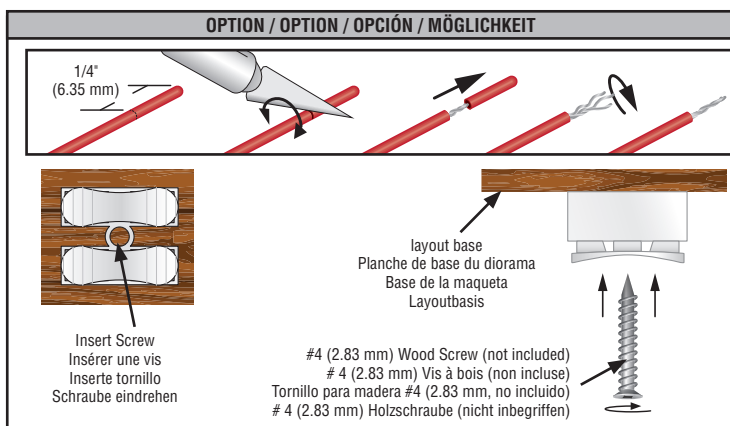

JUST PLUG[®] BILLBOARDS

WISE TOBACCO CO. - JP5795

INSTRUCTIONS / INSTRUCTIONS / INSTRUCCIONES / ANWEISUNGEN

Designed in USA, Made in China
Combination Package
K11 ©2018 O CO